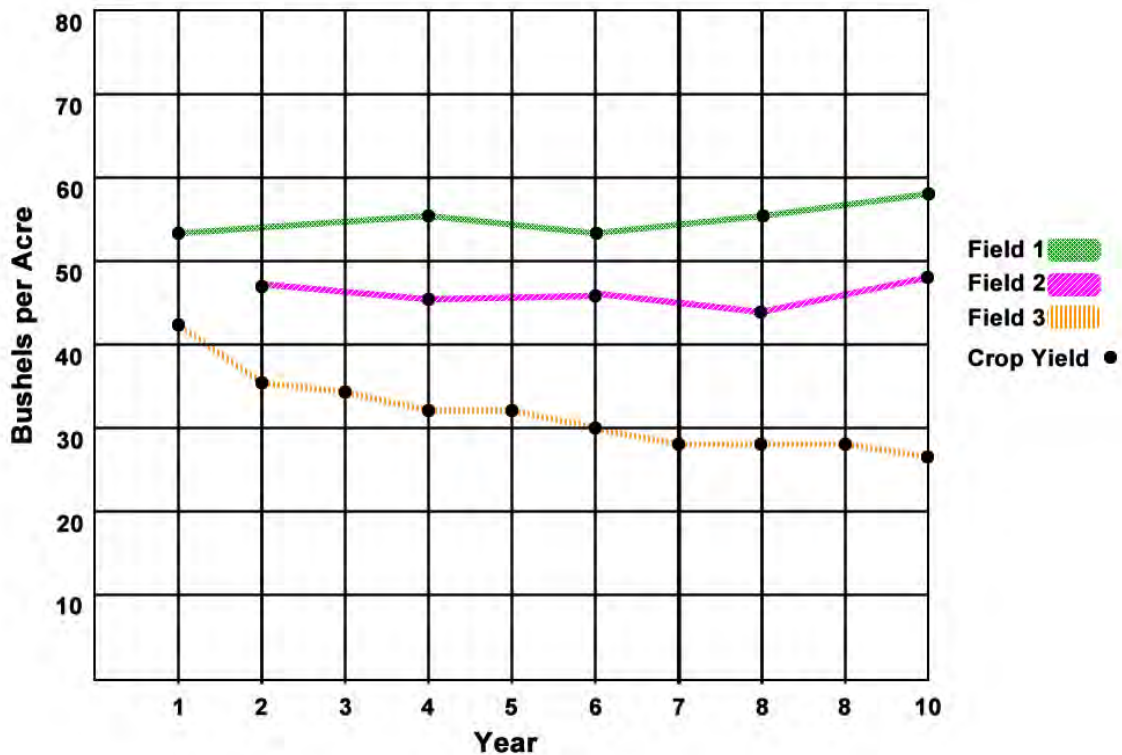

Merryweather County Farmers Cooperative Soybean Yield Data Report for Grainly Farms

Caption:

The chart shows yield data for three fields. Year is on the x axis and bushels per acre on the y axis.

Field 1 shows year 1: 53; year 4: 55; year 6: 53; year 8: 56; year 10 58.

Field 2 shows year 2: 47; year 4: 45; year 6: 46; year 8: 44; year 10: 48.

Field 3 shows year 1: 42; year 2: 35; year 3: 34; year 4: 32; year 5: 32; year 6: 30; year 7: 28; year 8: 28; year 9: 28; year 10: 26.